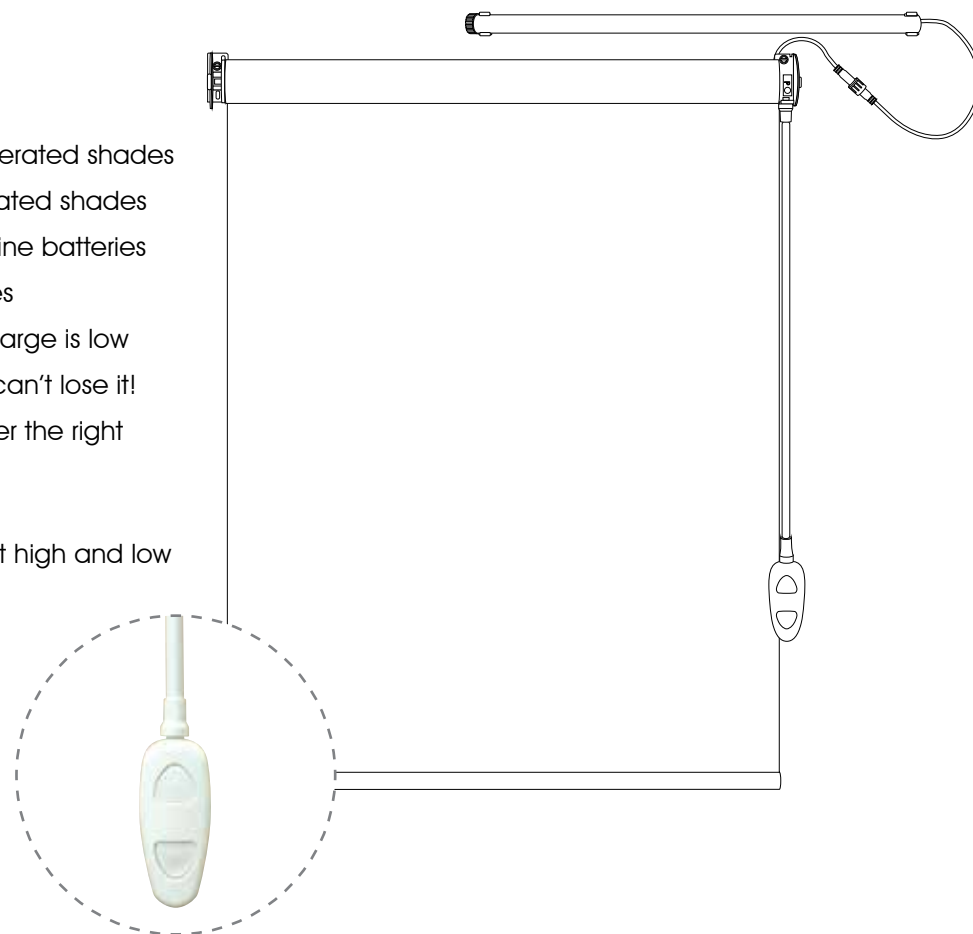

fabritec
DESIGNS

»new, quieter, less costly
battery motors

BATTERY OPERATED MOTORS

NEW POWERFUL BATTERY-OPERATED SHADES

»more benefits, less money!

Safe, Child's Room Shade with Magic Wand Controller (LS700)

- Child Safe
- No operating cords or chains
- Costs less than other battery-operated shades
- Quieter than other battery-operated shades
- Powered by 8 double "AA" alkaline batteries
- Battery life is good for 200 cycles
- Warning sound when battery charge is low
- Attached wand controller, you can't lose it!
- Wand can be specified on either the right or left side
- No wiring installation
- Electronic limit will stop shade at high and low points automatically
- Stop your shade anywhere
- Easy to operate
- Compatible with our exclusive fabric-wrapped cassettes