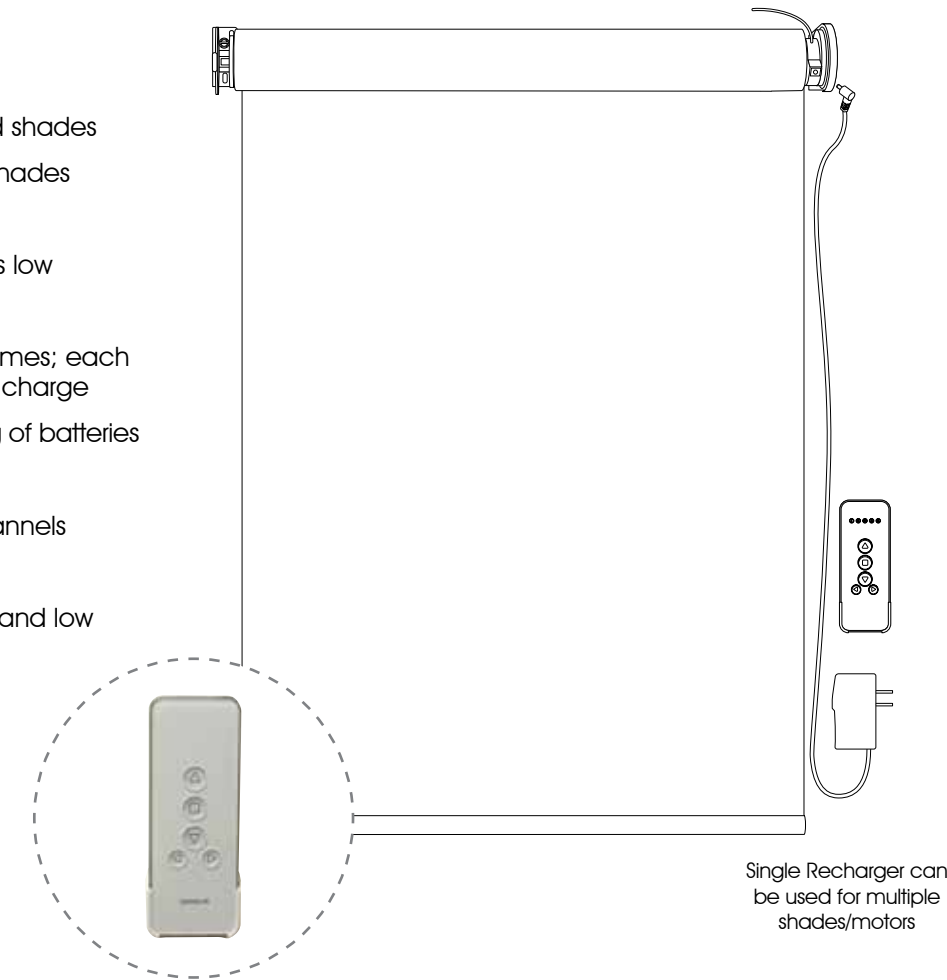

fabritec
DESIGNS

»new, quieter, less costly
battery motors

BATTERY OPERATED MOTORS

NEW POWERFUL BATTERY-OPERATED SHADES

»more benefits, less money!

Safe, Child's Room Shade with Magic Wand Controller (LS700)

- Child Safe
- No operating cords or chains
- Costs less than other battery-operated shades
- Quieter than other battery-operated shades
- Powered by 8 double "AA" alkaline batteries
- Battery life is good for 200 cycles
- Warning sound when battery charge is low
- Attached wand controller, you can't lose it!
- Wand can be specified on either the right or left side
- No wiring installation
- Electronic limit will stop shade at high and low points automatically
- Stop your shade anywhere
- Easy to operate
- Compatible with our exclusive fabric-wrapped cassettes

CLOSE UP OF MAGIC WAND CONTROLLER

Rechargeable Battery Shade (LS1100)

- Child Safe
- No operating cords or chains
- Costs less than other battery-operated shades
- Quieter than other battery-operated shades
- Rechargeable lithium battery
- Warning sound when battery charge is low
- Charge will last 6 to 8 months
- Battery pack can be recharged 500 times; each recharge will produce 700 cycles per charge
- No external battery pack; no changing of batteries
- Remotely controlled
- Sleek remotes available in 6 or 14 channels
- No wiring installation
- Electronic limit will stop shade at high and low points automatically
- Stop your shade anywhere
- Easy to operate
- Compatible with our exclusive fabric-wrapped cassettes