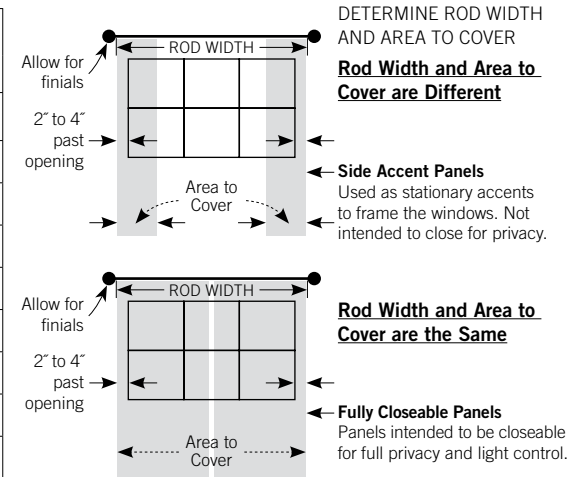

A fully completed order form is required before manufacturing can begin. All orders confirmed in writing.

Line No & Room ID	Panel Style (see chart A - enter code in box below)	Quantity				Area to Cover (see Note 1)	Rod Width (see Note 1)	Fullness	Finished Panel Height (see Note 2)	FABRIC DESCRIPTION		BINDINGS All panels require bindings (see chart B for colors)	
		PAIR		PANEL						Pattern Name & Color	Pattern #	Ripplefold (Twill Colors Only)	Grommet Top (Baja Colors Only)
		Ctr Close	L	R	Ctr								
1.													
2.													
3.													
4.													
5.													
6.													
7.													
8.													